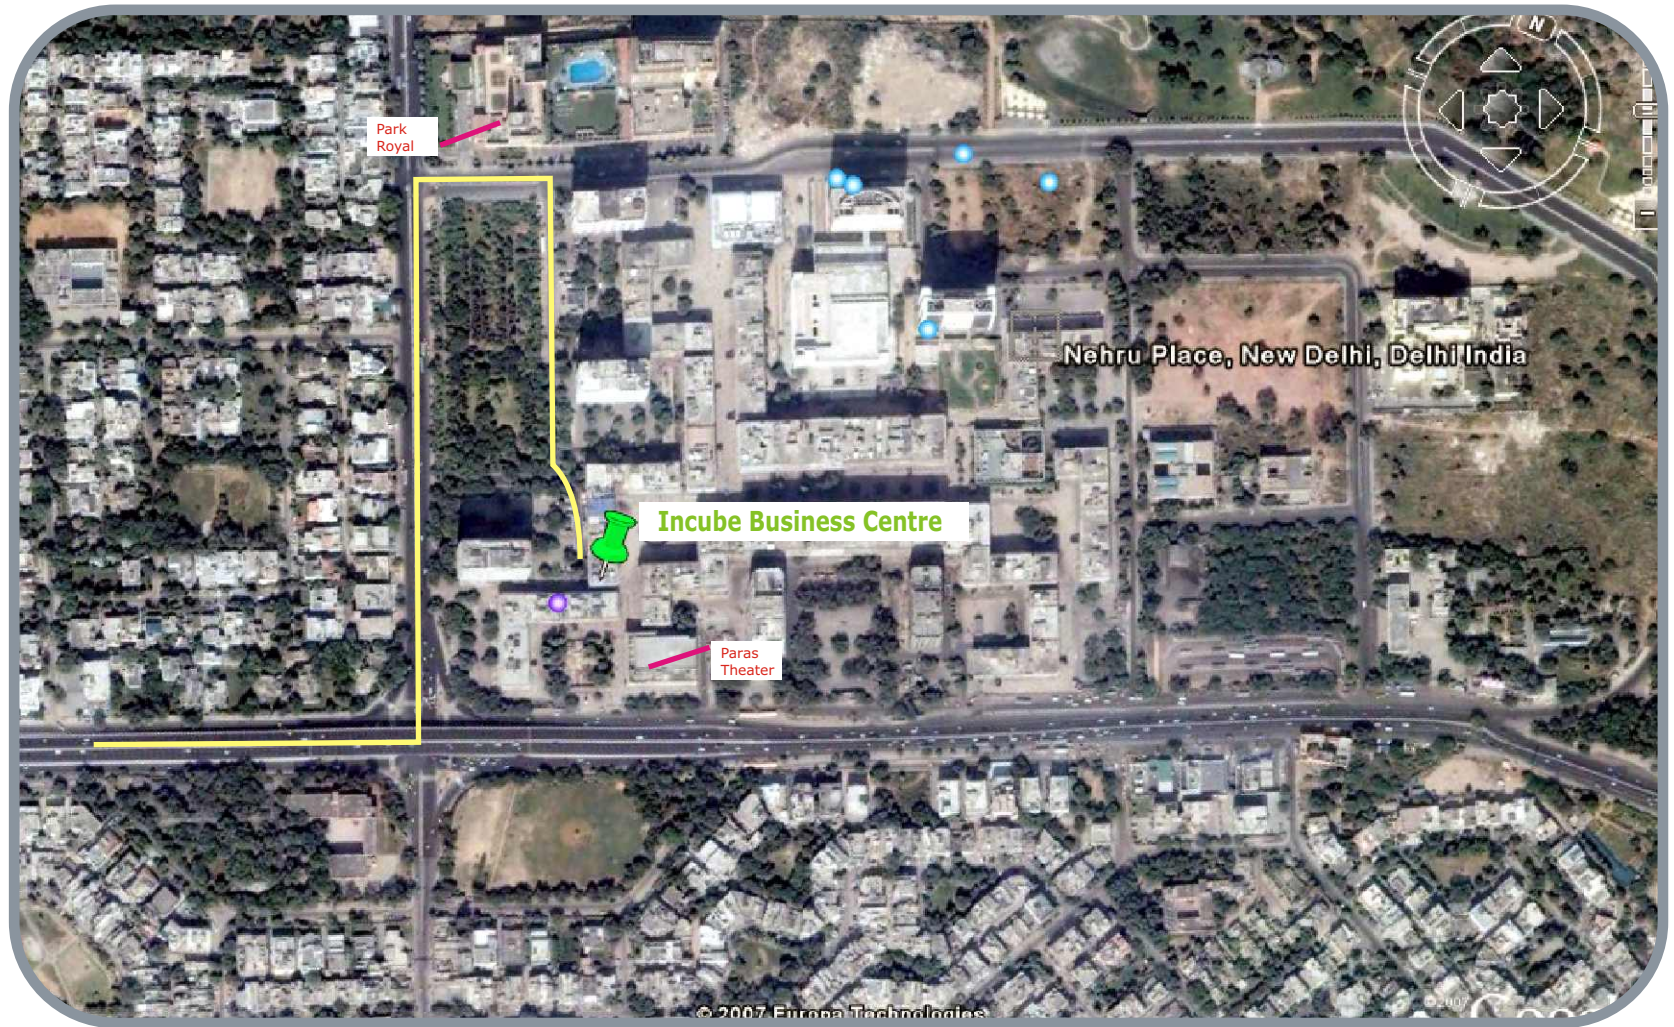

Google Map

Coordinates for: 18 Nehru Place on **Google Earth**
28 32' 51.83"N
77 15'03.70"E

18 Nehru Place, New Delhi

Call 0124 - 4583 830 for Directions help.